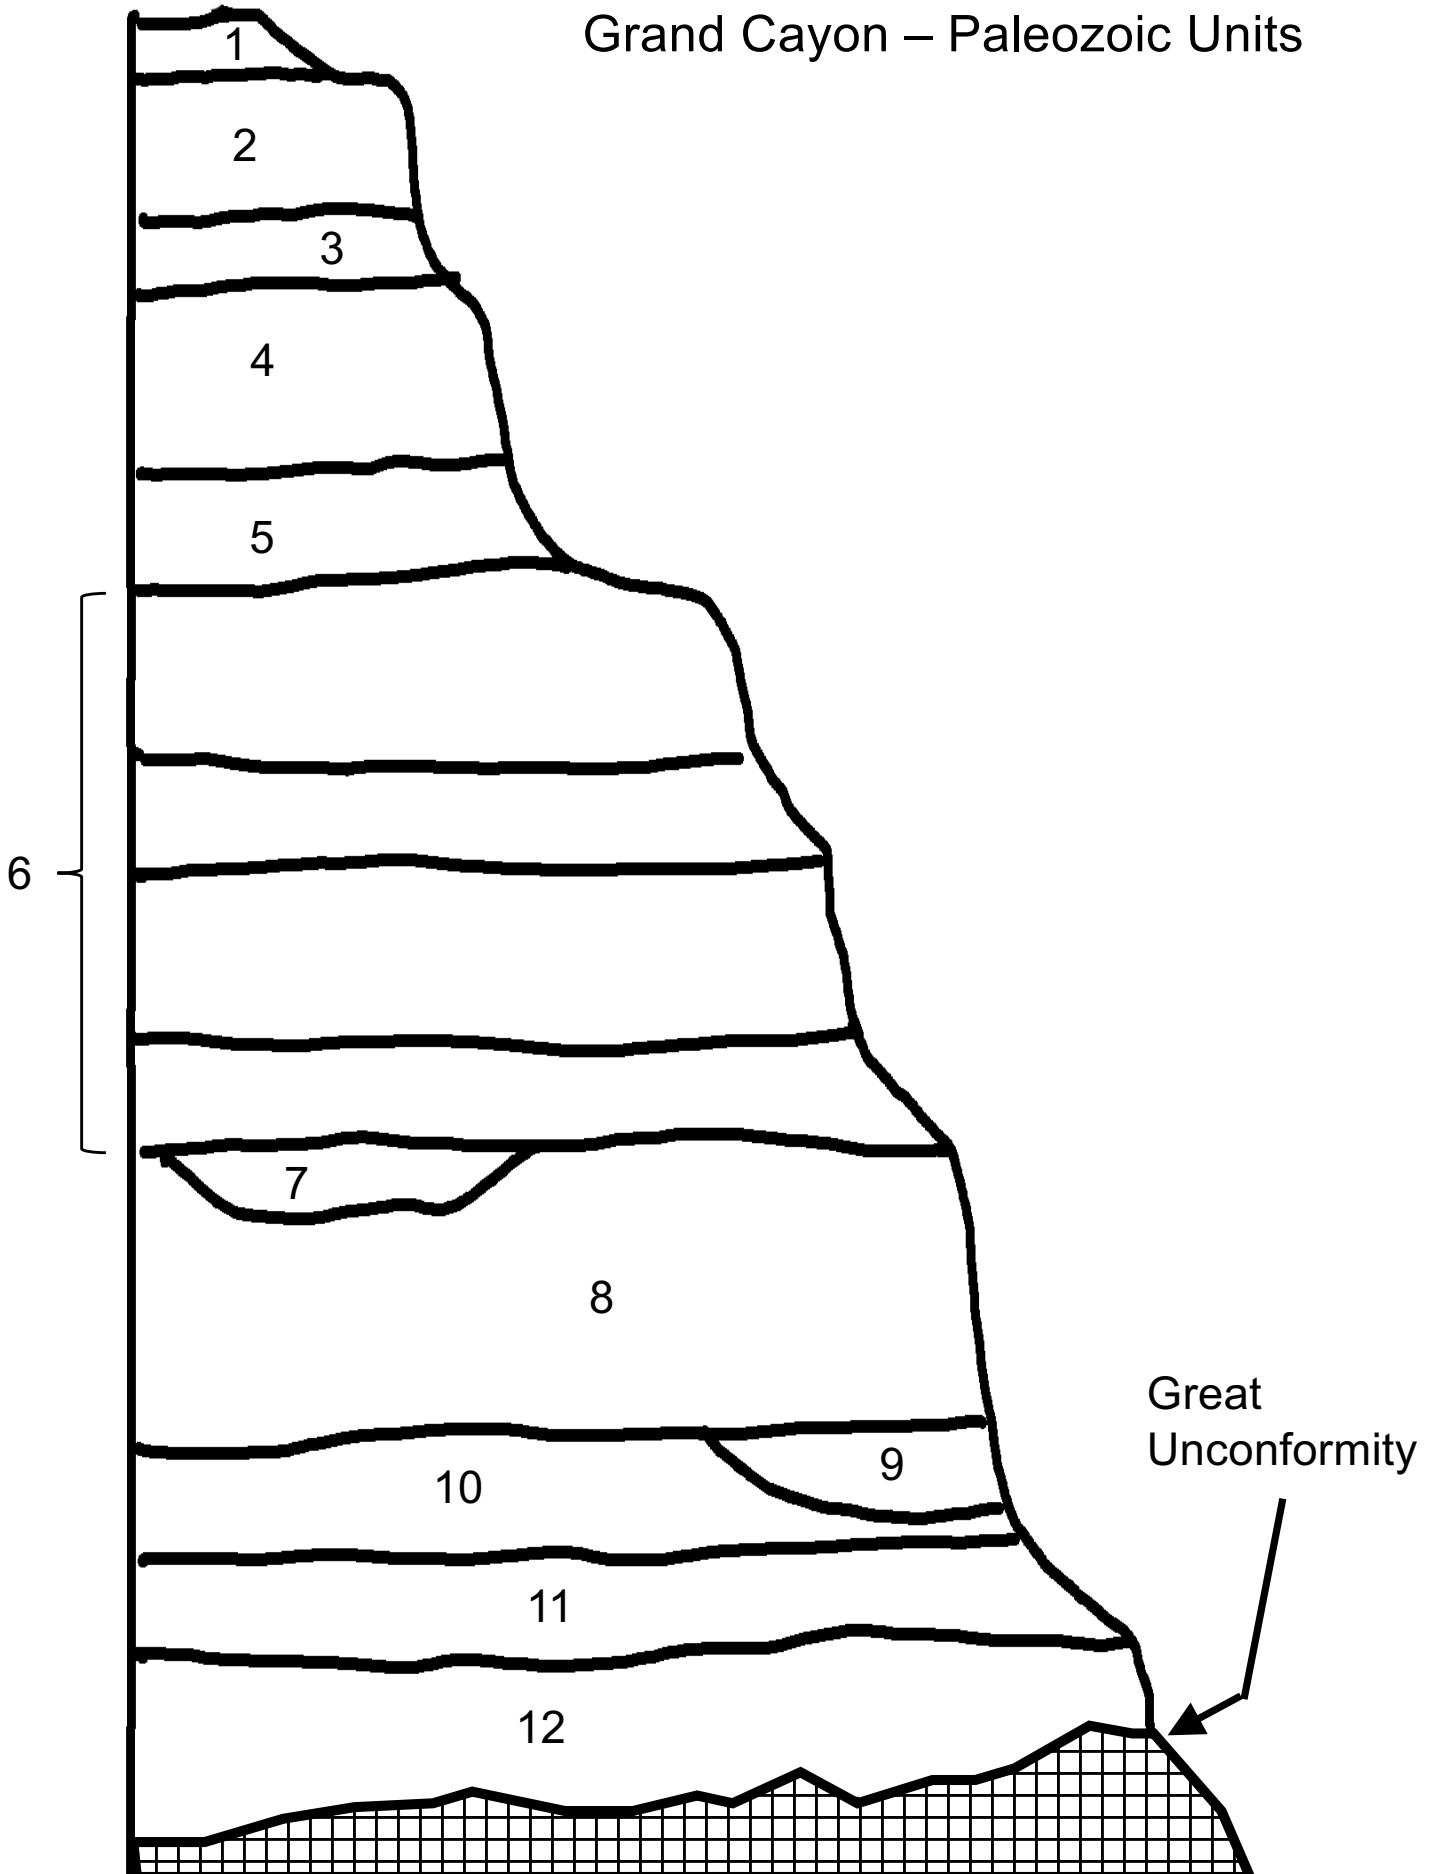

# Grand Cayon – Paleozoic Units

# Key

- 1 Moenkopi Fm.
- 2 Kaibab Fm.
- 3 Toroweap Fm.
- 4 Coconino Sandstone
- 5 Hermit Shale
- 6 Supai Group
- 7 Surprise Canyon Fm.
- 8 Redwall Limestone
- 9 Temple Butte Limestone
- 10 Muav Limestone
- 11 Bright Angel Shale
- 12 Tapeats Sandstone