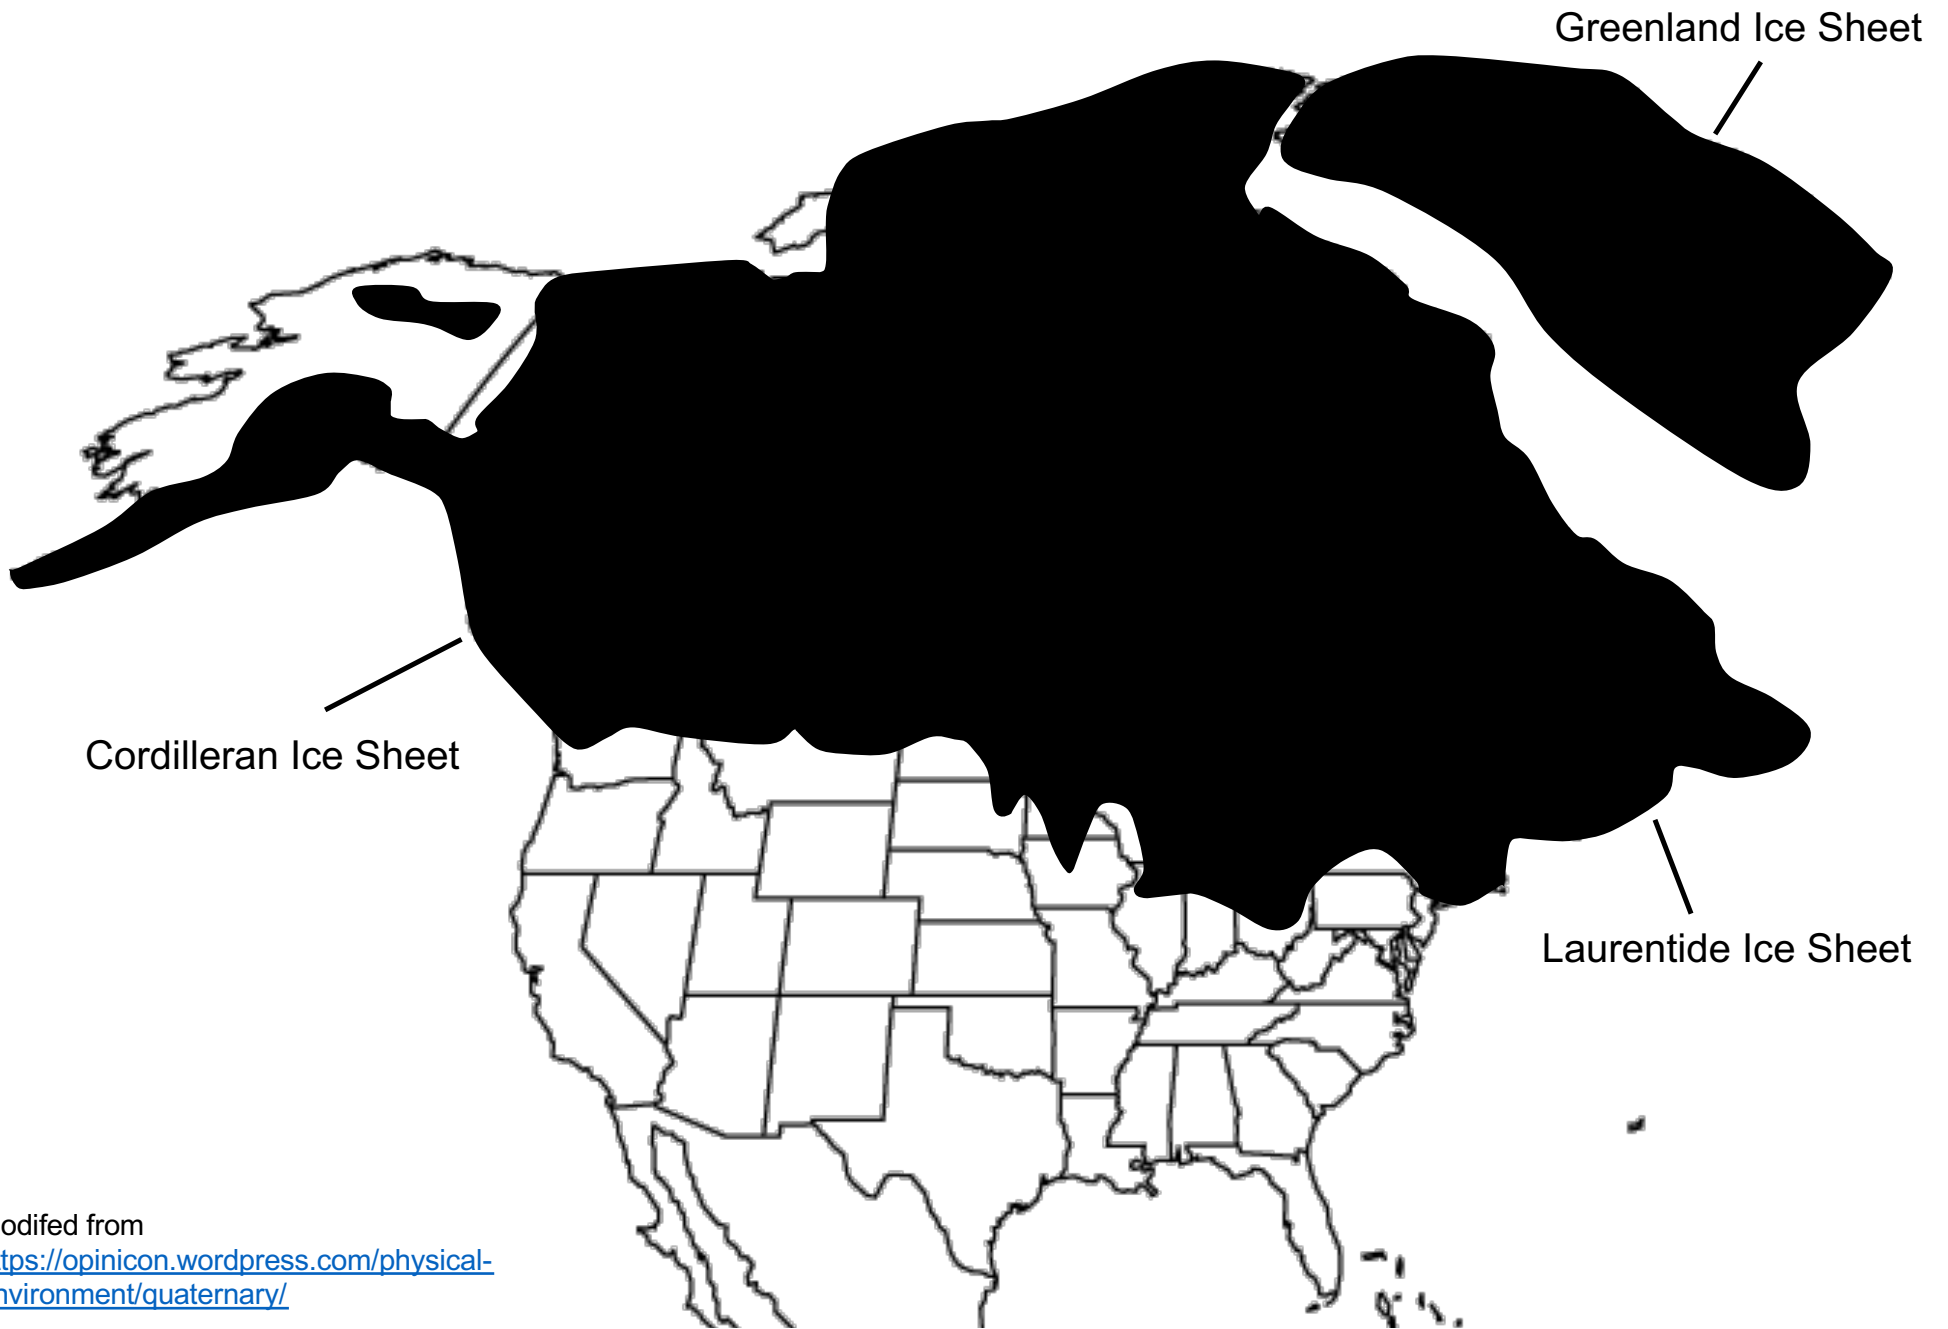

# Pleistocene Glacial Maximum

Greenland Ice Sheet

Cordilleran Ice Sheet

Laurentide Ice Sheet

modified from  
<https://opinicon.wordpress.com/physical-environment/quaternary/>

Alaska  
Hawaii  
Maine  
New Hampshire  
Rhode Island  
Vermont  
New York  
New Jersey  
Delaware  
Maryland  
Virginia  
North Carolina  
South Carolina  
Georgia  
Florida  
Alabama  
Mississippi  
Louisiana  
Texas  
Oklahoma  
Kansas  
Nebraska  
Minnesota  
Iowa  
Missouri  
Arkansas  
Tennessee  
Kentucky  
West Virginia  
Ohio  
Pennsylvania  
Maryland  
Delaware  
New Jersey  
New York  
Connecticut  
Massachusetts  
New Hampshire  
Vermont  
New Brunswick  
Quebec  
Ontario  
Manitoba  
Saskatchewan  
Alberta  
British Columbia  
Yukon  
Northwest Territories  
 Nunavut

Alaska  
Hawaii  
Maine  
New Hampshire  
Rhode Island  
Vermont  
New York  
New Jersey  
Delaware  
Maryland  
Virginia  
North Carolina  
South Carolina  
Georgia  
Florida  
Alabama  
Mississippi  
Louisiana  
Texas  
Oklahoma  
Kansas  
Nebraska  
Minnesota  
Iowa  
Missouri  
Arkansas  
Tennessee  
Kentucky  
West Virginia  
Ohio  
Pennsylvania  
Maryland  
Delaware  
New Jersey  
New York  
Connecticut  
Massachusetts  
New Hampshire  
Vermont  
New Brunswick  
Quebec  
Ontario  
Manitoba  
Saskatchewan  
Alberta  
British Columbia  
Yukon  
Northwest Territories  
 Nunavut